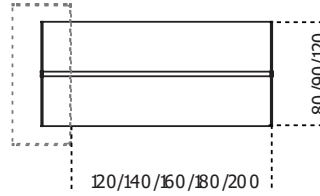

Air Desk 1

2008

Desk with one side resting on Air Unit system in 12mm transparent, extralight or smoked "grigio Italia" tempered glass. Also available with painted glass top as per samples in the bright or satin version or leather effect laminated glass top. Both with extralight glass sides. On request, smoked "grigio Italia" or bright/satin painted glass sides. Bright or satin stainless steel, anodized aluminium or embossed white or black lacquered metal parts. Black hand brushed anodized aluminium, on request. Cable management option: OPTION 1_For cable management, a hole diam. cm 6 on the top with 10cm minimum distance from the edge, can be arranged upon request. OPTION 2_Available, on request, version with the passage of the cables through the beam to be pulled out from one side. This version is realized with hole diam. cm 3,2 on the glass top corresponding to the beam with satin stainless steel ring, hole diam. cm 3,2 on the beam + hole cm 2,5 x 4,5 on the side of the desk and on the side cap for cables to exit.

Cm (L x W x H)	Inches (L x W x H)
120 x 47 x 74	47 ¹ / ₄ x 18 ³ / ₄ x 29 ¹ / ₄
140 x 47 x 74	55 ¹ / ₄ x 18 ³ / ₄ x 29 ¹ / ₄
160 x 47 x 74	63 x 18 ³ / ₄ x 29 ¹ / ₄
180 x 47 x 74	71 x 18 ³ / ₄ x 29 ¹ / ₄
120 x 80 x 74	47 ¹ / ₄ x 31 ¹ / ₂ x 29 ¹ / ₄
140 x 80 x 74	55 ¹ / ₄ x 31 ¹ / ₂ x 29 ¹ / ₄
160 x 80 x 74	63 x 31 ¹ / ₂ x 29 ¹ / ₄
180 x 90 x 74	71 x 35 ¹ / ₂ x 29 ¹ / ₄
200 x 90 x 74	78 ³ / ₄ x 35 ¹ / ₂ x 29 ¹ / ₄
120 x 120 x 74	47 ¹ / ₄ x 47 ¹ / ₄ x 29 ¹ / ₄

140 x 120 x 74
 160 x 120 x 74
 180 x 120 x 74
 200 x 120 x 74

55¼ x 47¼ x 29¼
 63 x 47¼ x 29¼
 71 x 47¼ x 29¼
 78¾ x 47¼ x 29¼

Finishings

Glass

"Crigio Italia"

Bright black

Bright blue-grey

Bright cadet blue