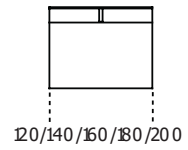

Air Desk 1

2008

Desk with one side resting on Air Unit system in 12mm transparent, extralight or smoked "grigio Italia" tempered glass. Also available with painted glass top as per samples in the bright or satin version or leather effect laminated glass top. Both with extralight glass sides. On request, smoked "grigio Italia" or bright/satin painted glass sides. Bright or satin stainless steel, anodized aluminium or embossed white or black lacquered metal parts. Black hand brushed anodized aluminium, on request. Cable management option: OPTION 1_For cable management, a hole diam. cm 6 on the top with 10cm minimum distance from the edge, can be arranged upon request. OPTION 2_Available, on request, version with the passage of the cables through the beam to be pulled out from one side. This version is realized with hole diam. cm 3,2 on the glass top corresponding to the beam with satin stainless steel ring, hole diam. cm 3,2 on the beam + hole cm 2,5 x 4,5 on the side of the desk and on the side cap for cables to exit.

Cm (L x W x H)	Inches (L x W x H)
120 x 47 x 74	47 ¹ / ₄ x 18 ³ / ₄ x 29 ¹ / ₄
140 x 47 x 74	55 ¹ / ₄ x 18 ³ / ₄ x 29 ¹ / ₄
160 x 47 x 74	63 x 18 ³ / ₄ x 29 ¹ / ₄
180 x 47 x 74	71 x 18 ³ / ₄ x 29 ¹ / ₄
120 x 80 x 74	47 ¹ / ₄ x 31 ¹ / ₂ x 29 ¹ / ₄
140 x 80 x 74	55 ¹ / ₄ x 31 ¹ / ₂ x 29 ¹ / ₄
160 x 80 x 74	63 x 31 ¹ / ₂ x 29 ¹ / ₄
180 x 90 x 74	71 x 35 ¹ / ₂ x 29 ¹ / ₄
200 x 90 x 74	78 ³ / ₄ x 35 ¹ / ₂ x 29 ¹ / ₄
120 x 120 x 74	47 ¹ / ₄ x 47 ¹ / ₄ x 29 ¹ / ₄

140 x 120 x 74
 160 x 120 x 74
 180 x 120 x 74
 200 x 120 x 74

55¼ x 47¼ x 29¼
 63 x 47¼ x 29¼
 71 x 47¼ x 29¼
 78¾ x 47¼ x 29¼

Finishings

Glass

"Crigio Italia"

Bright black

Bright blue-grey

Bright cadet blue