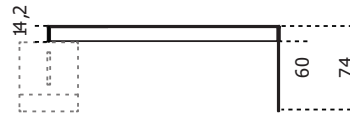

Air Desk 1

2008

Desk with one side resting on Air Unit system in 12mm transparent, extralight or smoked "grigio Italia" tempered glass. Also available with painted glass top as per samples in the bright or satin version or leather effect laminated glass top. Both with extralight glass sides. On request, smoked "grigio Italia" or bright/satin painted glass sides. Bright or satin stainless steel, anodized aluminium or embossed white or black lacquered metal parts. Black hand brushed anodized aluminium, on request. Cable management option: OPTION 1_For cable management, a hole diam. cm 6 on the top with 10cm minimum distance from the edge, can be arranged upon request. OPTION 2_Available, on request, version with the passage of the cables through the beam to be pulled out from one side. This version is realized with hole diam. cm 3,2 on the glass top corresponding to the beam with satin stainless steel ring, hole diam. cm 3,2 on the beam + hole cm 2,5 x 4,5 on the side of the desk and on the side cap for cables to exit.

Cm (L x W x H)	Inches (L x W x H)
120 x 47 x 74	47 ¹ / ₄ x 18 ³ / ₄ x 29 ¹ / ₄
140 x 47 x 74	55 ¹ / ₄ x 18 ³ / ₄ x 29 ¹ / ₄
160 x 47 x 74	63 x 18 ³ / ₄ x 29 ¹ / ₄
180 x 47 x 74	71 x 18 ³ / ₄ x 29 ¹ / ₄
120 x 80 x 74	47 ¹ / ₄ x 31 ¹ / ₂ x 29 ¹ / ₄
140 x 80 x 74	55 ¹ / ₄ x 31 ¹ / ₂ x 29 ¹ / ₄
160 x 80 x 74	63 x 31 ¹ / ₂ x 29 ¹ / ₄
180 x 90 x 74	71 x 35 ¹ / ₂ x 29 ¹ / ₄
200 x 90 x 74	78 ³ / ₄ x 35 ¹ / ₂ x 29 ¹ / ₄
120 x 120 x 74	47 ¹ / ₄ x 47 ¹ / ₄ x 29 ¹ / ₄

140 x 120 x 74
 160 x 120 x 74
 180 x 120 x 74
 200 x 120 x 74

55¼ x 47¼ x 29¼
 63 x 47¼ x 29¼
 71 x 47¼ x 29¼
 78¾ x 47¼ x 29¼

Finishings

Glass

"Crigio Italia"

Bright black

Bright blue-grey

Bright cadet blue