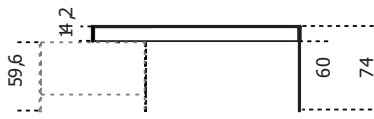

Air Desk 1

2008

Desk with one side resting on Air Unit system in 12mm transparent, extralight or smoked "grigio Italia" tempered glass. Also available with painted glass top as per samples in the bright or satin version or leather effect laminated glass top. Both with extralight glass sides. On request, smoked "grigio Italia" or bright/satin painted glass sides. Bright or satin stainless steel, anodized aluminium or embossed white or black lacquered metal parts. Black hand brushed anodized aluminium, on request. Cable management option: OPTION 1_For cable management, a hole diam. cm 6 on the top with 10cm minimum distance from the edge, can be arranged upon request. OPTION 2_Available, on request, version with the passage of the cables through the beam to be pulled out from one side. This version is realized with hole diam. cm 3,2 on the glass top corresponding to the beam with satin stainless steel ring, hole diam. cm 3,2 on the beam + hole cm 2,5 x 4,5 on the side of the desk and on the side cap for cables to exit.

Cm (L x W x H)	Inches (L x W x H)
120 x 47 x 74	47 ¹ / ₄ x 18 ³ / ₄ x 29 ¹ / ₄
140 x 47 x 74	55 ¹ / ₄ x 18 ³ / ₄ x 29 ¹ / ₄
160 x 47 x 74	63 x 18 ³ / ₄ x 29 ¹ / ₄
180 x 47 x 74	71 x 18 ³ / ₄ x 29 ¹ / ₄
120 x 80 x 74	47 ¹ / ₄ x 31 ¹ / ₂ x 29 ¹ / ₄
140 x 80 x 74	55 ¹ / ₄ x 31 ¹ / ₂ x 29 ¹ / ₄
160 x 80 x 74	63 x 31 ¹ / ₂ x 29 ¹ / ₄
180 x 90 x 74	71 x 35 ¹ / ₂ x 29 ¹ / ₄
200 x 90 x 74	78 ³ / ₄ x 35 ¹ / ₂ x 29 ¹ / ₄
120 x 120 x 74	47 ¹ / ₄ x 47 ¹ / ₄ x 29 ¹ / ₄

140 x 120 x 74
 160 x 120 x 74
 180 x 120 x 74
 200 x 120 x 74

55¼ x 47¼ x 29¼
 63 x 47¼ x 29¼
 71 x 47¼ x 29¼
 78¾ x 47¼ x 29¼

Finishings

Glass

"Crigio Italia"

Bright black

Bright blue-grey

Bright cadet blue