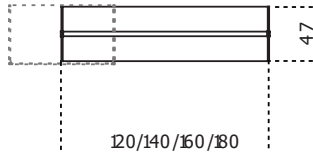

Air Desk 1

2008

Desk with one side resting on Air Unit system in 12mm transparent, extralight or smoked "grigio Italia" tempered glass. Also available with painted glass top as per samples in the bright or satin version or leather effect laminated glass top. Both with extralight glass sides. On request, smoked "grigio Italia" or bright/satin painted glass sides. Bright or satin stainless steel, anodized aluminium or embossed white or black lacquered metal parts. Black hand brushed anodized aluminium, on request. Cable management option: OPTION 1_For cable management, a hole diam. cm 6 on the top with 10cm minimum distance from the edge, can be arranged upon request. OPTION 2_Available, on request, version with the passage of the cables through the beam to be pulled out from one side. This version is realized with hole diam. cm 3,2 on the glass top corresponding to the beam with satin stainless steel ring, hole diam. cm 3,2 on the beam + hole cm 2,5 x 4,5 on the side of the desk and on the side cap for cables to exit.

Cm (L x W x H)	Inches (L x W x H)
120 x 47 x 74	47 ¹ / ₄ x 18 ³ / ₄ x 29 ¹ / ₄
140 x 47 x 74	55 ¹ / ₄ x 18 ³ / ₄ x 29 ¹ / ₄
160 x 47 x 74	63 x 18 ³ / ₄ x 29 ¹ / ₄
180 x 47 x 74	71 x 18 ³ / ₄ x 29 ¹ / ₄
120 x 80 x 74	47 ¹ / ₄ x 31 ¹ / ₂ x 29 ¹ / ₄
140 x 80 x 74	55 ¹ / ₄ x 31 ¹ / ₂ x 29 ¹ / ₄
160 x 80 x 74	63 x 31 ¹ / ₂ x 29 ¹ / ₄
180 x 90 x 74	71 x 35 ¹ / ₂ x 29 ¹ / ₄
200 x 90 x 74	78 ³ / ₄ x 35 ¹ / ₂ x 29 ¹ / ₄
120 x 120 x 74	47 ¹ / ₄ x 47 ¹ / ₄ x 29 ¹ / ₄

140 x 120 x 74
 160 x 120 x 74
 180 x 120 x 74
 200 x 120 x 74

55¼ x 47¼ x 29¼
 63 x 47¼ x 29¼
 71 x 47¼ x 29¼
 78¾ x 47¼ x 29¼

Finishings

Glass

"Crigio Italia"

Bright black

Bright blue-grey

Bright cadet blue